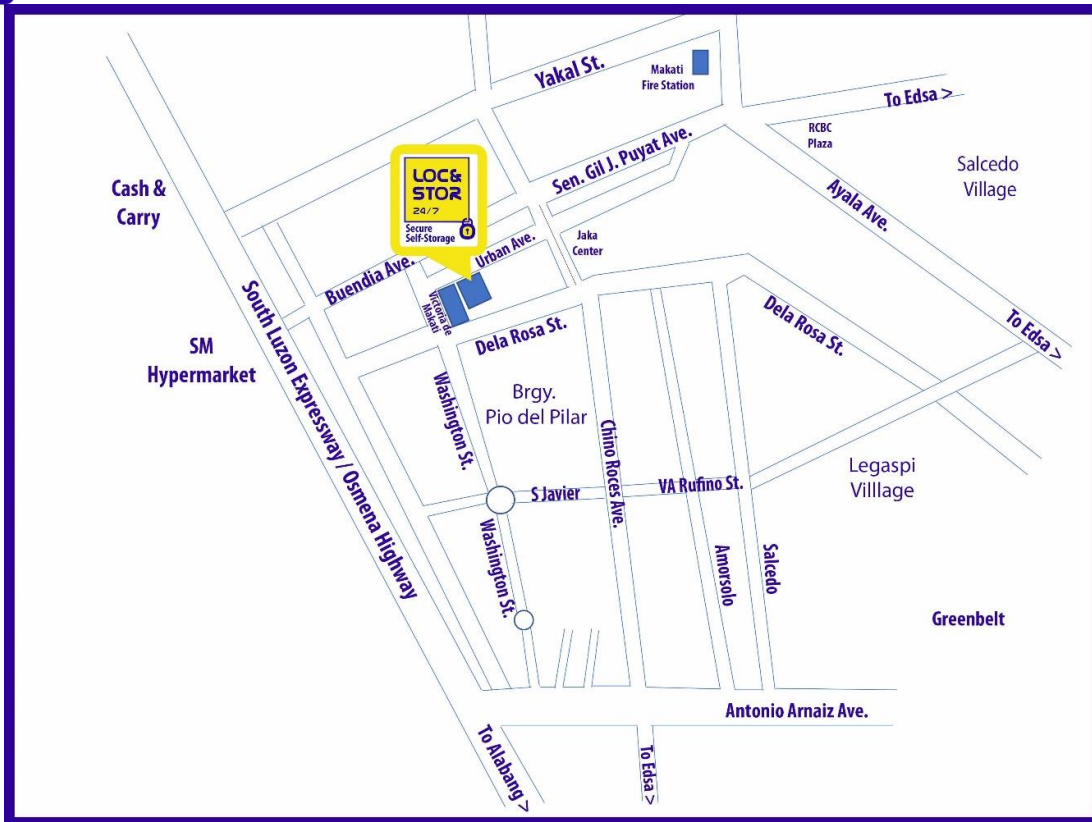

# Loc&Stor 24/7 – Makati Map & Directions

Address : 7192A Urban Ave. Brgy. Pio del Pilar, Makati City

## Via SLEX northbound towards Makati

- Exit at and turn right on Buendia Ave/Sen. Gil J. Puyat Ave.
- Turn right at 3<sup>rd</sup> street (Chino Roces).
- Make first right onto Urban Avenue.
- **We are about 200 meters on the left (compound just before Victoria de Makati high-rise condo).**

## Via Ayala Ave

- Heading away from EDSA and towards Makati Fire Station, make first left after Buendia Ave (past Makati Fire Station) onto Yakal Ave.
- From Yakal, turn left at second Street (Chino Roces Avenue).
- Cross Buendia and make first right onto Urban Avenue.
- **We are about 200 meters on the left (compound just before Victoria de Makati high-rise condo).**

## Via Pasong Tamo (Chino Roces)

- Heading on Chino Roces from EDSA, turn left at Antonio Arnaiz Ave (Important, turn left to the far right side of divider in middle of Arnaiz roadway).
- Make 3<sup>rd</sup> right on small side street (Washington Ave).
- Stay on Washington Ave all the way to end (Note you will have to pass two roundabouts).
- Turn right onto Buendia Ave at end of Washington.
- Make first right on Chino Roces.
- Make first right onto Urban Avenue.
- **We are about 200 meters on the left (compound just before Victoria de Makati high-rise condo).**