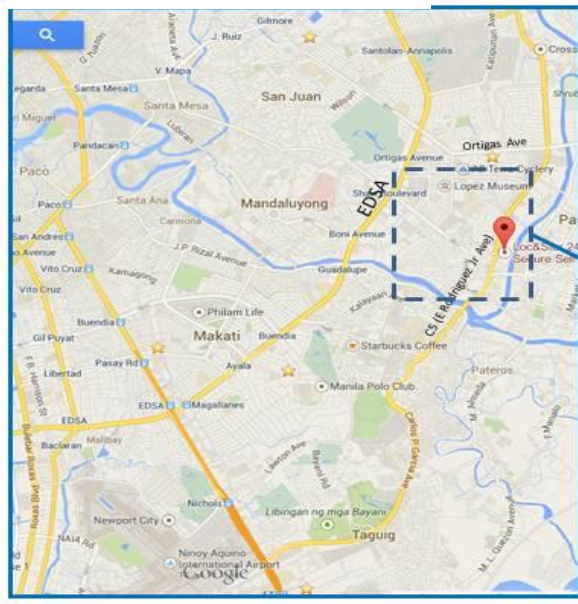

# Loc&Stor 24/7 – Pasig Map & Directions

Address : 54 E. Rodriguez Jr. Ave. (C5) Bagong Ilog, Pasig City

**Alternative entrance on Canley St.**

**From BGC, Makati and Alabang Area**

Go northbound on C5 heading towards Eastwood. As you exit the ramp, shift to the right lane. Turn right after Security Bank (just after Caltex gasoline station). We are at the third gate from Security bank. Enter MAJA warehouse compound and follow our directional signages.

**From Ortigas Center, Pasig and Katipunan Quezon City area**

Go on C5 southbound but do not go on the ramp. Stay on the right most lance of C5 (E. Rodriguez Jr. Ave.) Make a U-turn under the flyover, you'll see MK Kitchen on the right, followed by BPI then PLDT. Make a right then you'll see our signage.