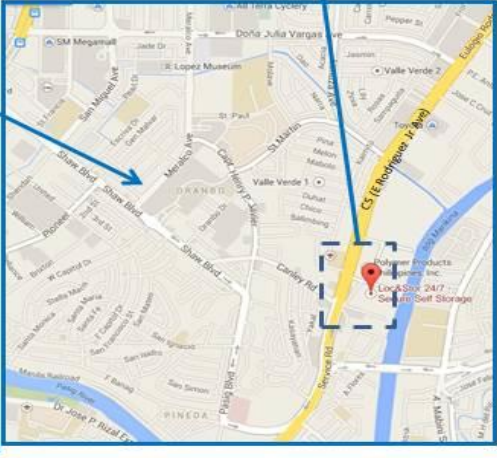

# Loc&Stor 24/7 – Pasig Map & Directions

Address : 54 E. Rodriguez Jr. Ave. (C5) Bagong Ilog, Pasig City

**Alternative entrance on Canley St.**

**From BGC, Makati and Alabang Area**

Go northbound on C5 heading towards Eastwood. As you exit the ramp, shift to the right lane. Turn right after Security Bank (just after Caltex gasoline station). We are at the third gate from Security bank. Enter MAJA warehouse compound and follow our directional signages.

**From Ortigas Center, Pasig and Katipunan Quezon City area**

Go on C5 southbound but do not go on the ramp. Stay on the right most lance of C5 (E. Rodriguez Jr. Ave.) Make a U-turn under the flyover, you'll see MK Kitchen on the right, followed by BPI then PLDT. Make a right then you'll see our signage.